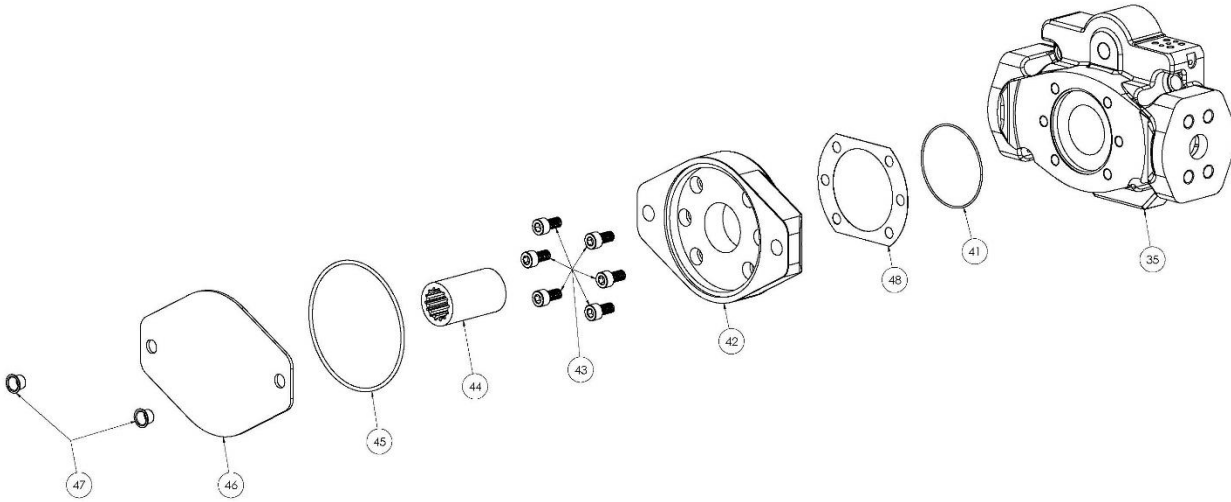

TANDEM

TANDEM					
41	Adaptor Cover O-Ring	O-RING AS568-042 3.239X3.379X.070 NB 70D	O-21	120689	1
			O-22		
			O-23		
			O-31		
			O-21D		
			O-22D		
			O-23D		
			O-31D		
		O-RING AS568-042 3.239X3.379X.070 V 75D	P-21	141714	
			P-22		
			P-23		
			P-31		
			P-21D		
			P-22D		
42	Adaptor Plate	ADAPTOR TANDEM "A" FLANGE HPVR	21	450634	1
		ADAPTOR TANDEM "B" FLANGE HPVR	22	450635	
		ADAPTOR TANDEM "C" FLANGE HPVR	23	1024756